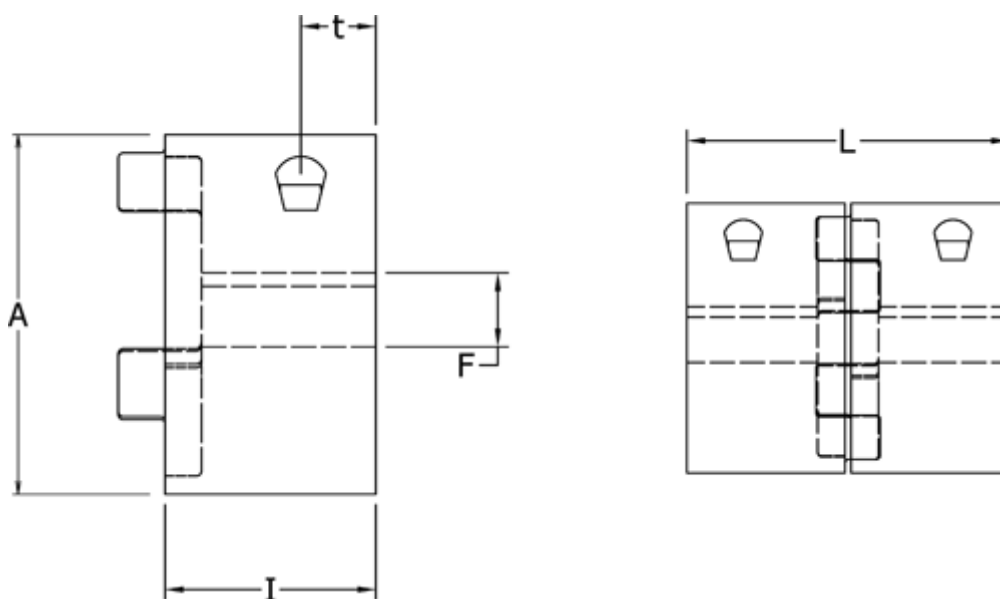

Data Sheet

Article number: 3335014M006

Description: Clamping Hub Klonex ES14
ALU Aluminium, Bore 6H7 mm

Measures

A = 30

F = 6

I = 11

L = 35